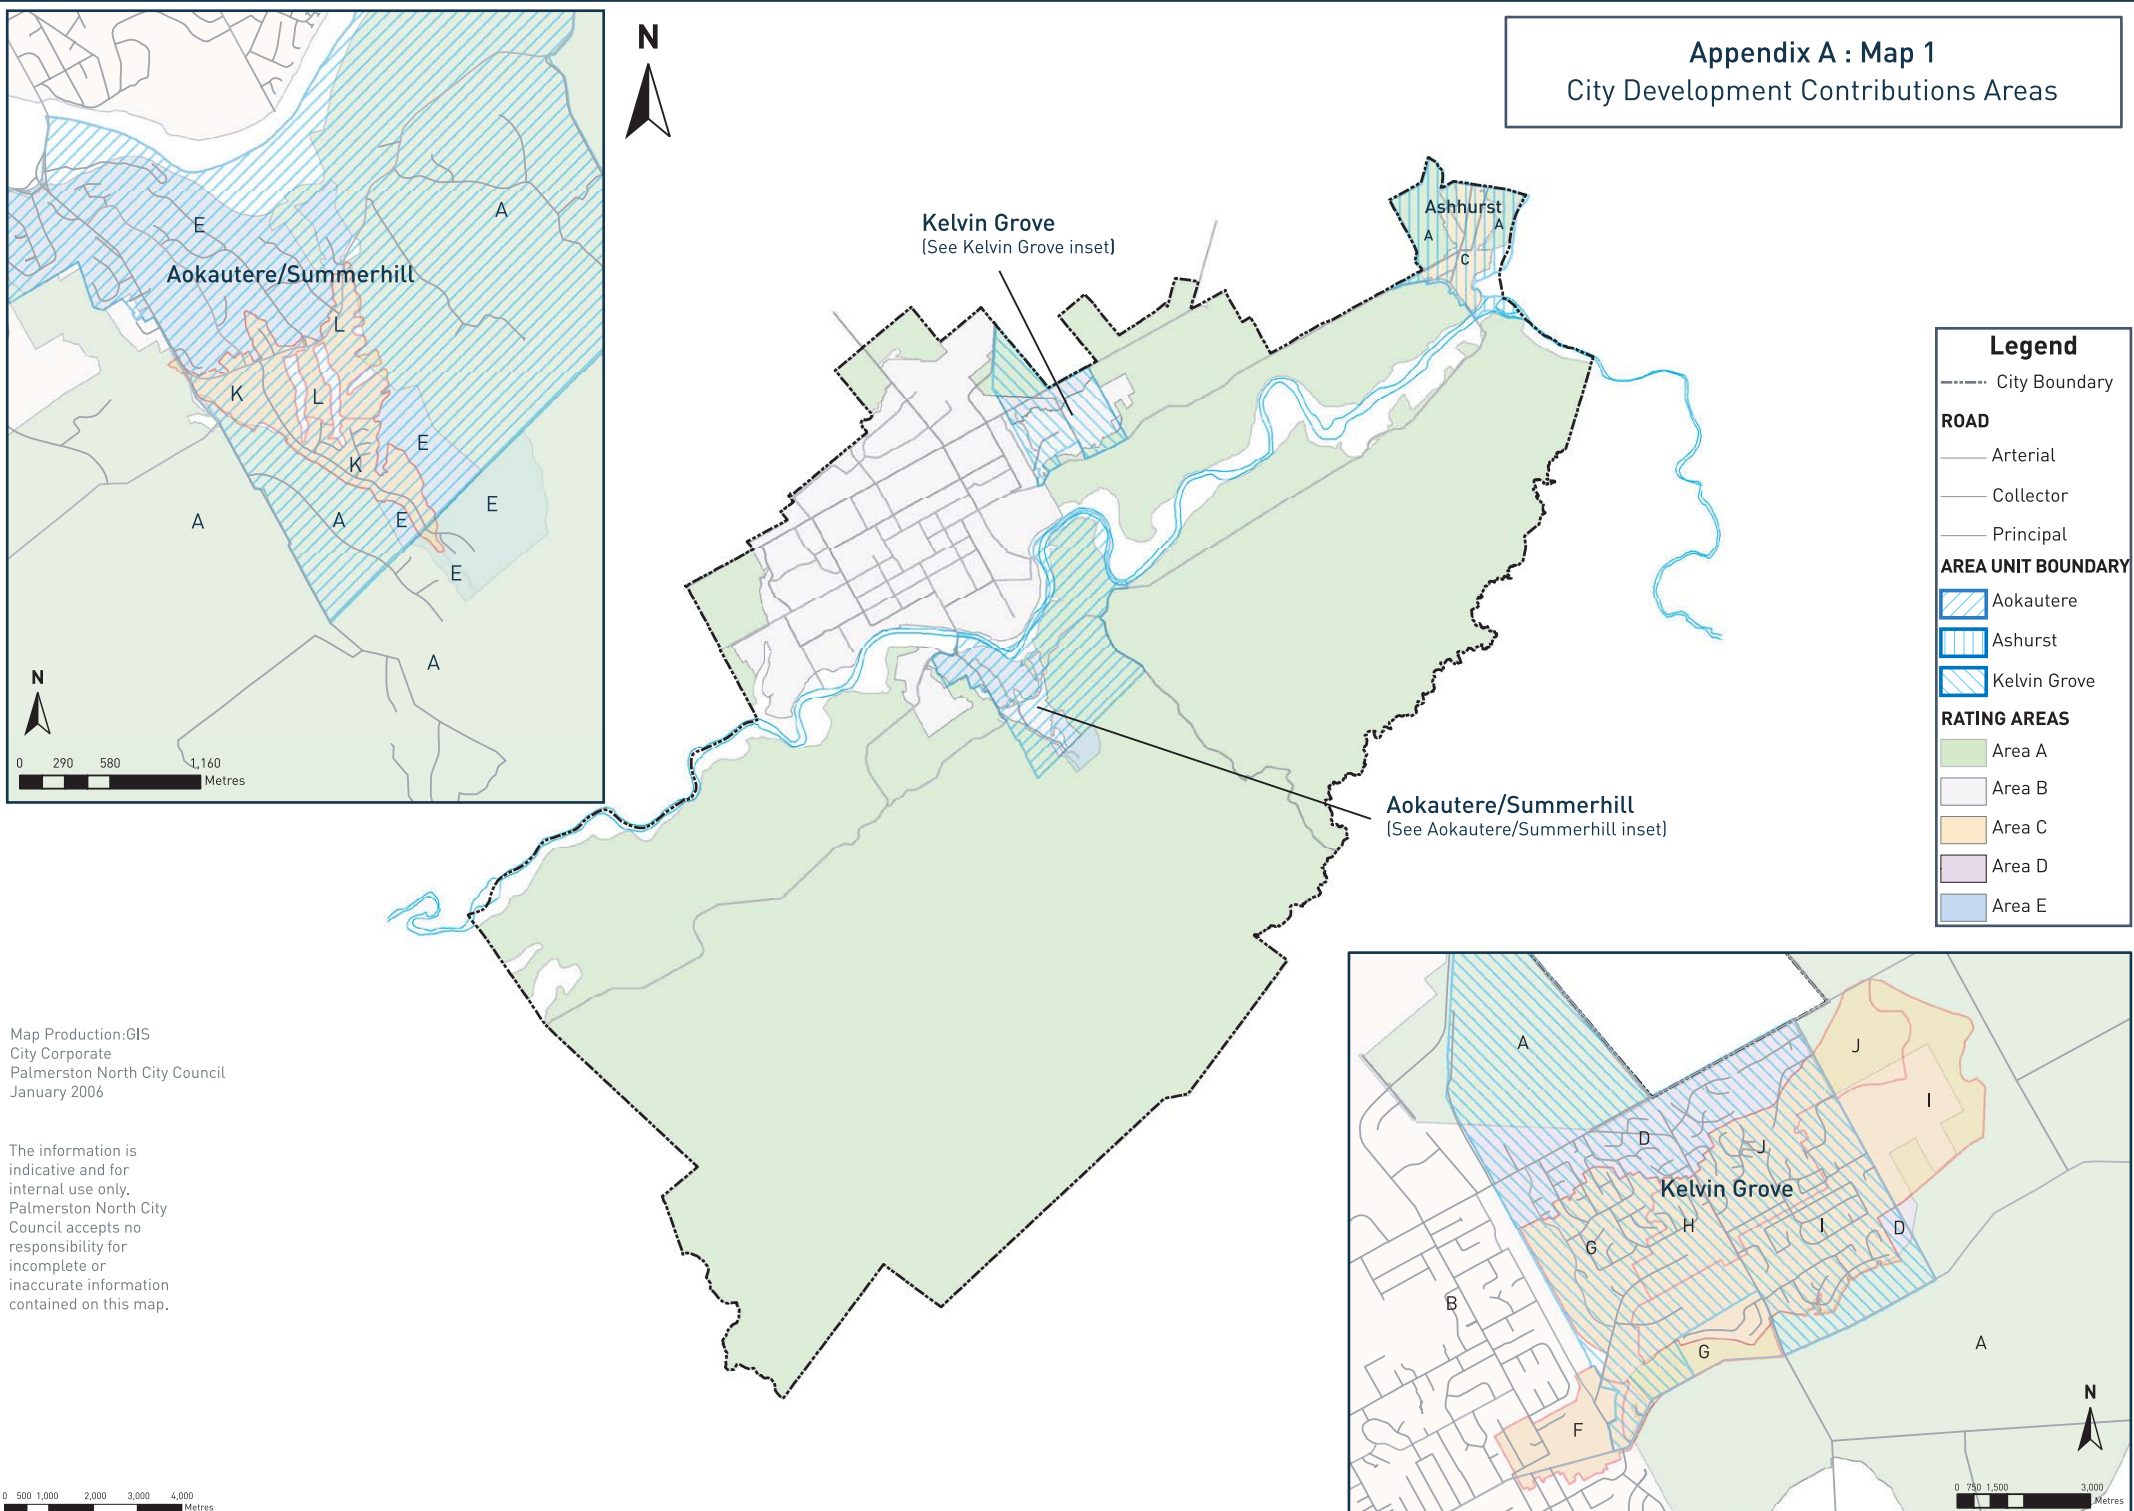

# Appendix A : Map 1

## City Development Contributions Areas

Map Production:GIS  
 City Corporate  
 Palmerston North City Council  
 January 2006

The information is  
 indicative and for  
 internal use only.  
 Palmerston North City  
 Council accepts no  
 responsibility for  
 incomplete or  
 inaccurate information  
 contained on this map.

0 500 1,000 2,000 3,000 4,000  
 Metres

0 750 1,500 3,000  
 Metres