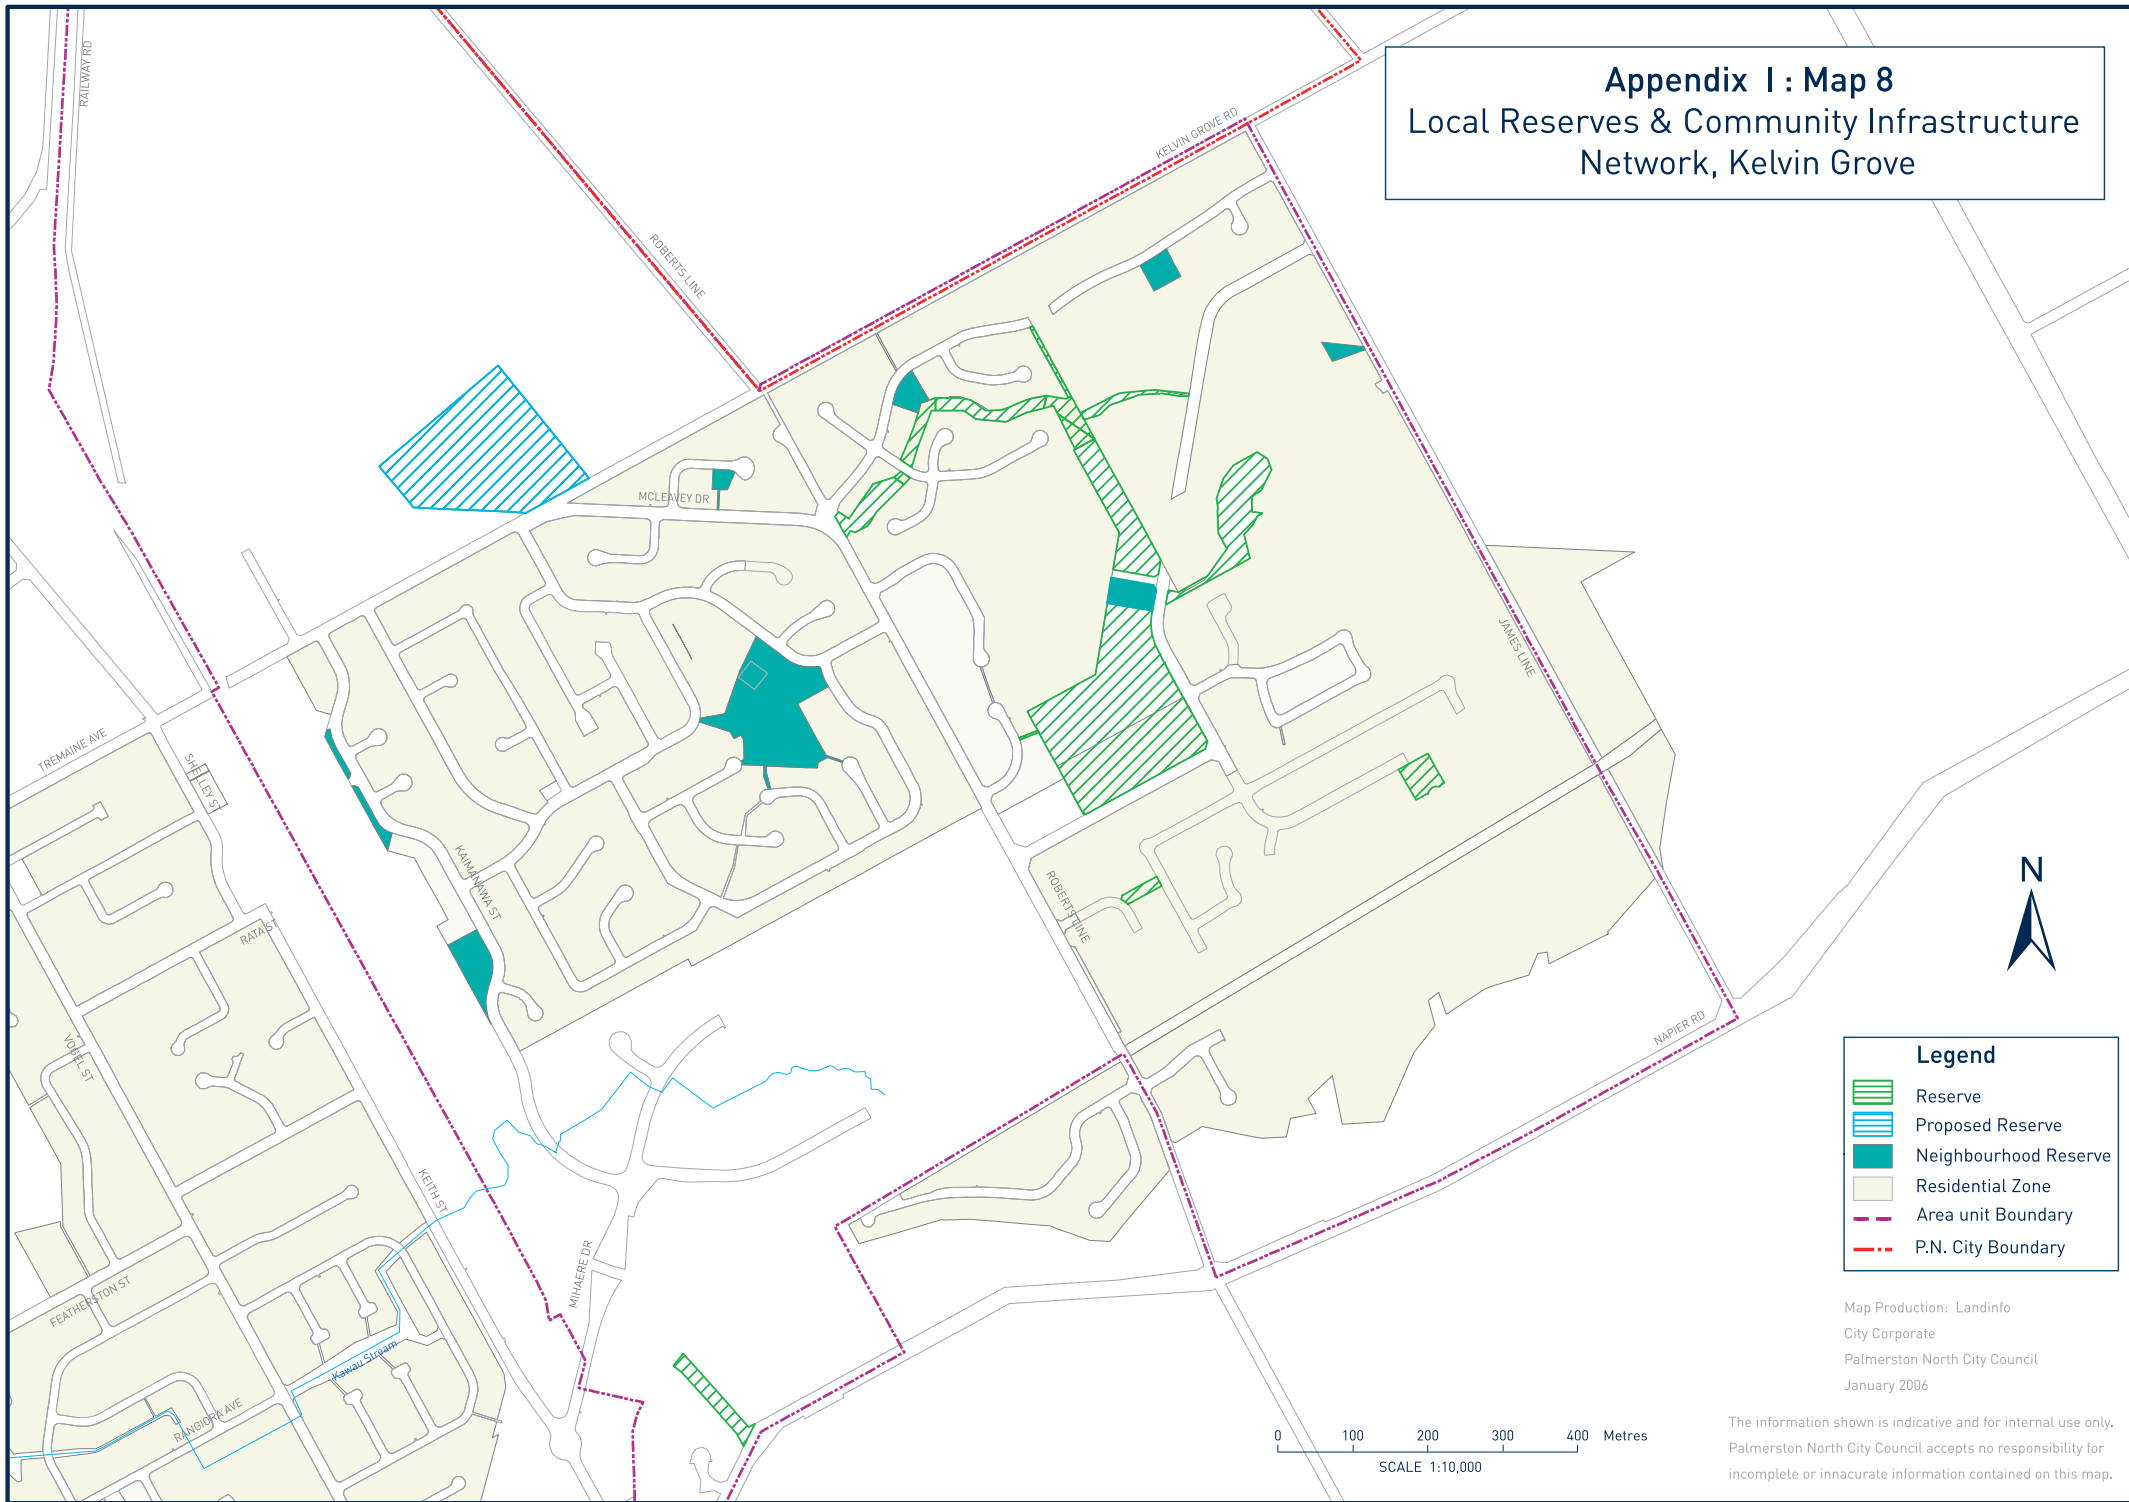

Appendix I : Map 8

Local Reserves & Community Infrastructure Network, Kelvin Grove

Legend	
	Reserve
	Proposed Reserve
	Neighbourhood Reserve
	Residential Zone
	Area unit Boundary
	P.N. City Boundary

Map Production: Landinfo
 City Corporate
 Palmerston North City Council
 January 2006

0 100 200 300 400 Metres
 SCALE 1:10,000

The information shown is indicative and for internal use only.
 Palmerston North City Council accepts no responsibility for
 incomplete or inaccurate information contained on this map.