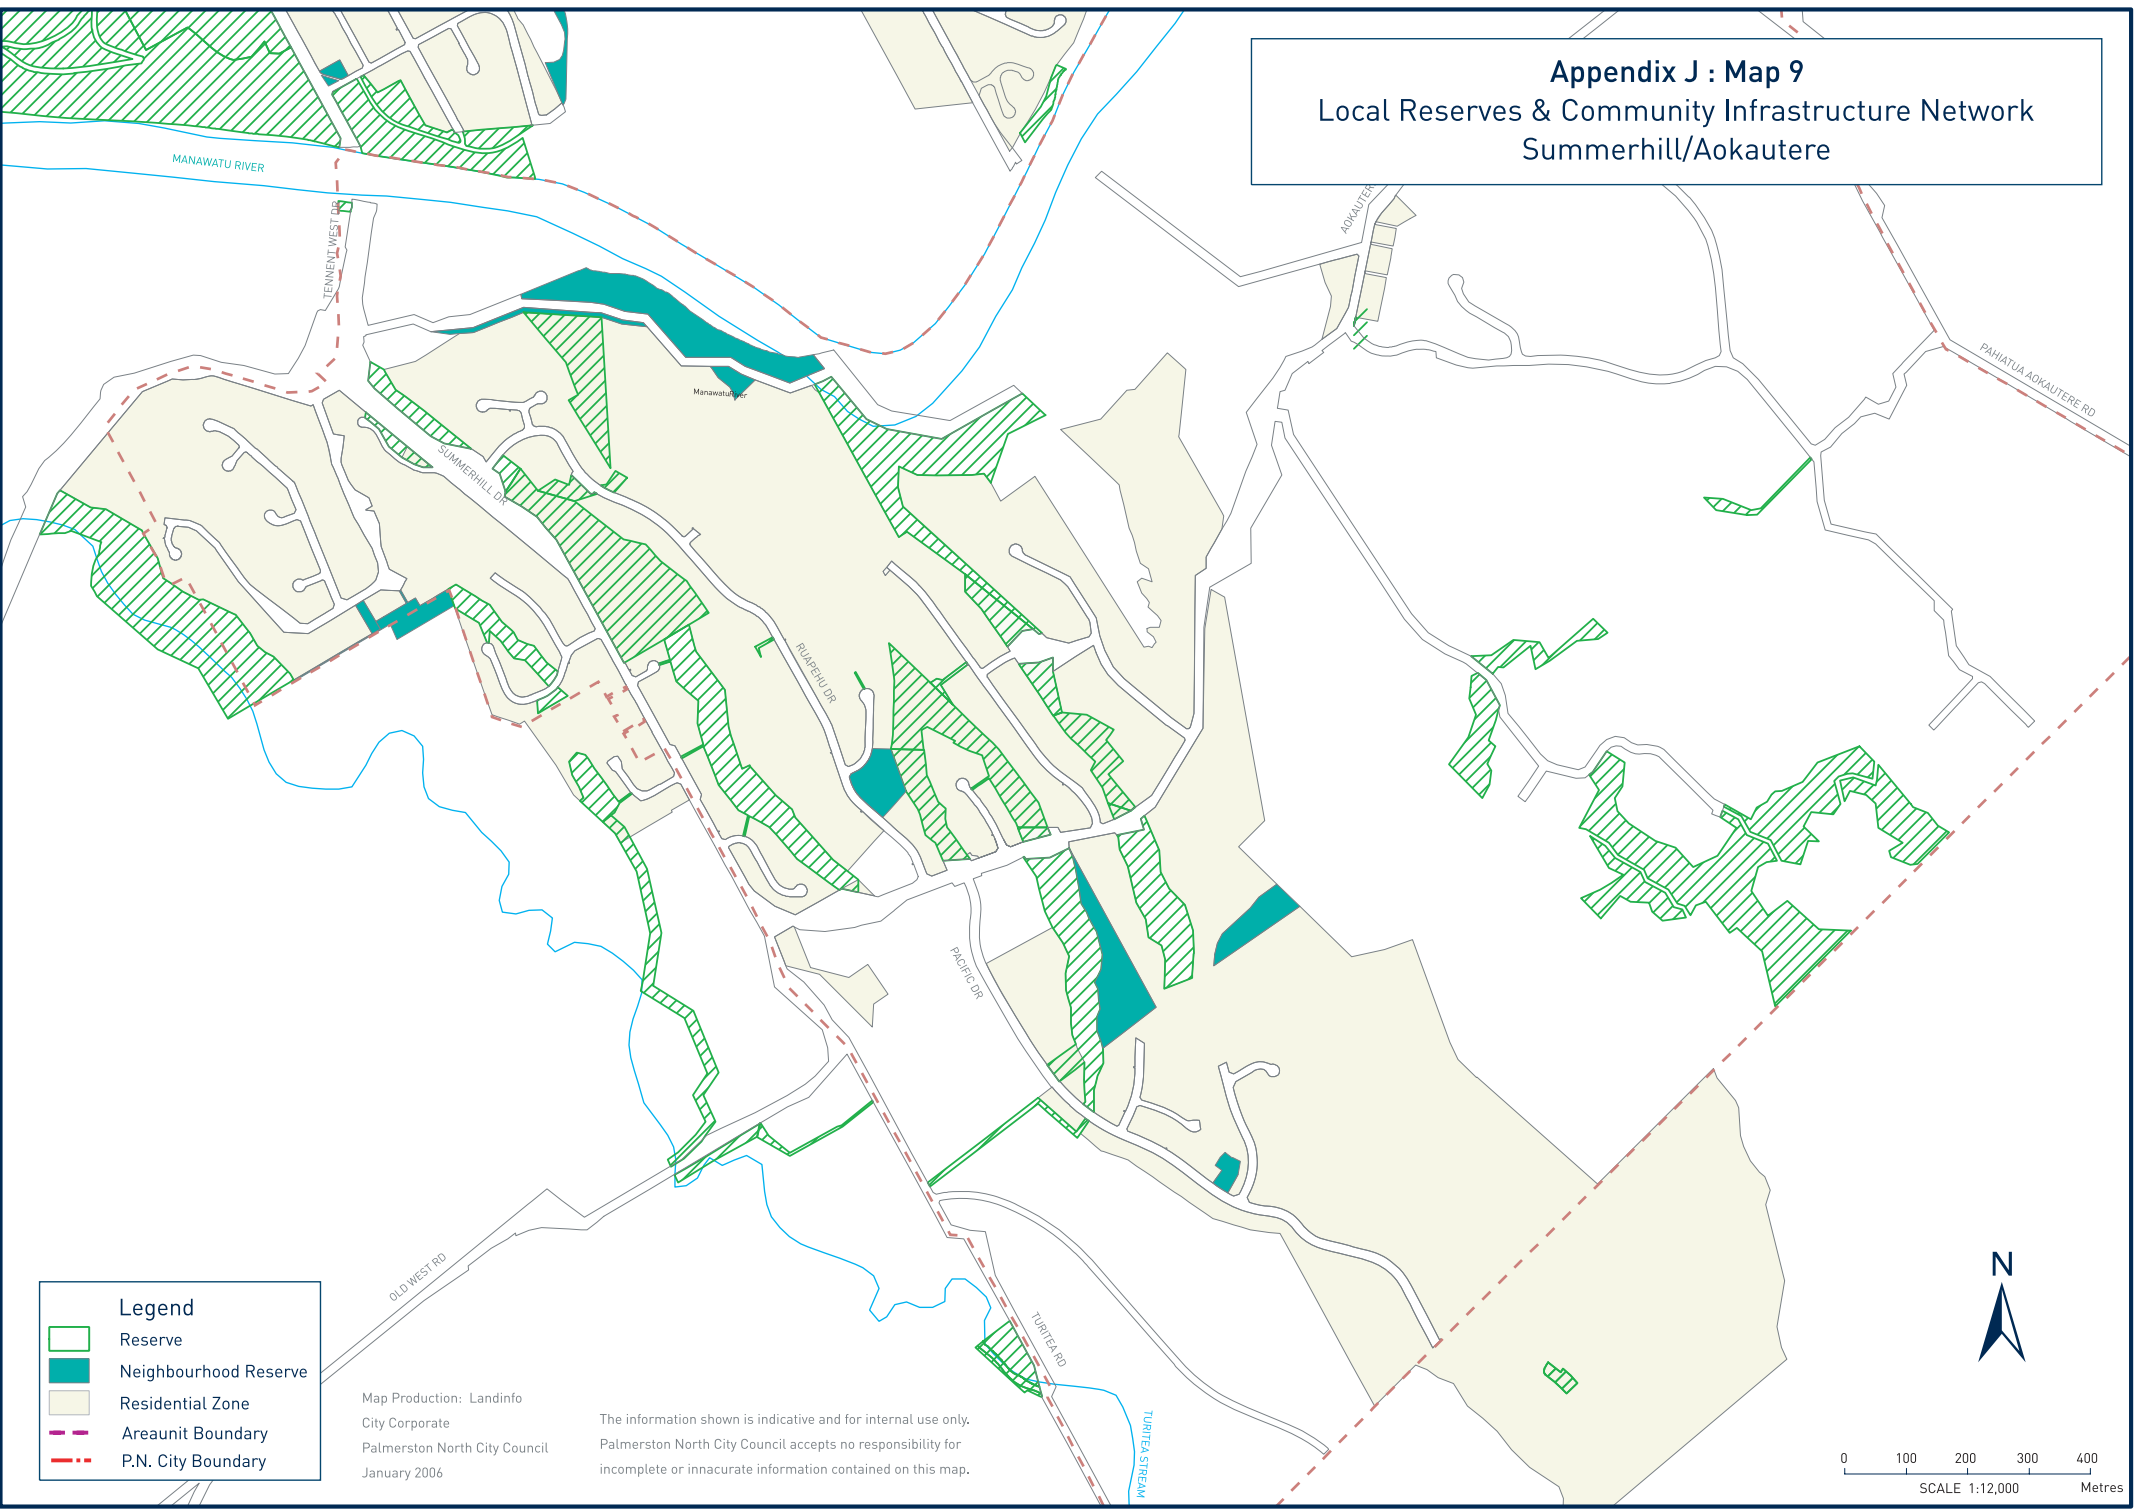

Appendix J : Map 9
Local Reserves & Community Infrastructure Network
Summerhill/Aokautere

Legend

- Reserve
- Neighbourhood Reserve
- Residential Zone
- Areaunit Boundary
- P.N. City Boundary

Map Production: Landinfo
 City Corporate
 Palmerston North City Council
 January 2006

The information shown is indicative and for internal use only.
 Palmerston North City Council accepts no responsibility for
 incomplete or inaccurate information contained on this map.

0 100 200 300 400
 SCALE 1:12,000 Metres