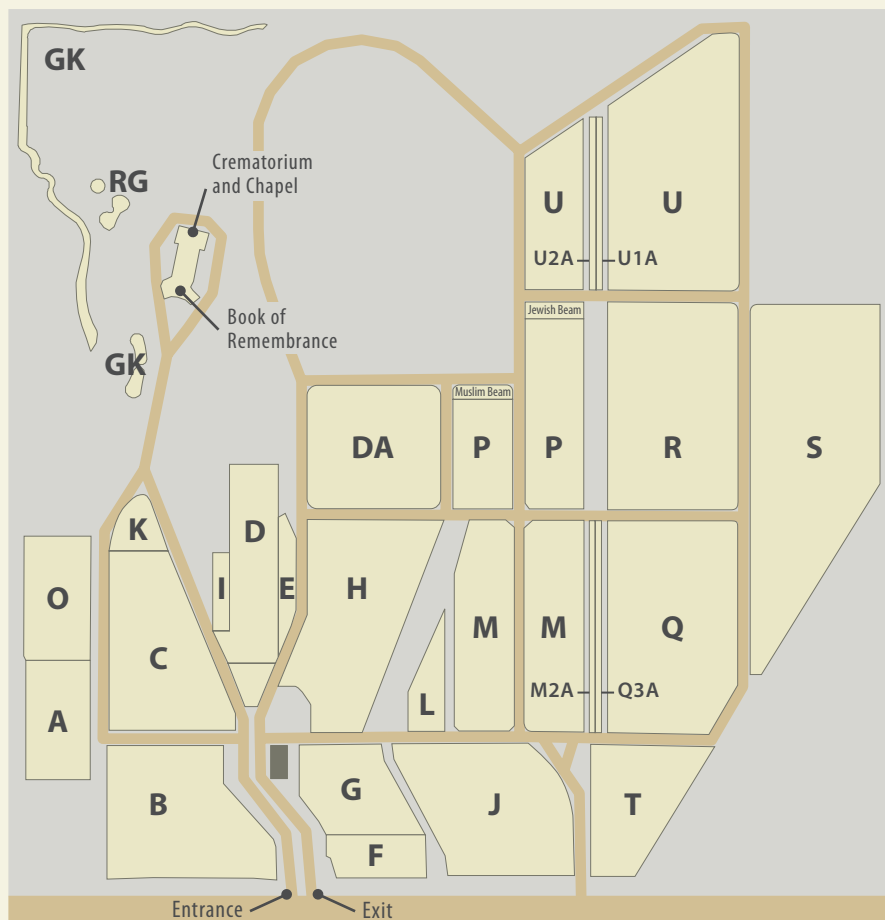

Cemetery Map

KEY

- Cemetery Road
- Office and Toilets
- Public Burials
- B** Presbyterian
- C** Wesleyan (Methodist)
- D** Services Section
- DA** Services Section
- E** Anglican
- F** Anglican
- G** Anglican
- GK** Garden Kerb (Ash Burial)
- H** Anglican
- I** Salvation Army
- J** Catholic Lawn
- K** SANDS Memorial
- L** General Lawn
- M** General Lawn
- M2A** Cremation Berm
- O** Children's Lawn
- P** General Lawn *including Jewish beam and Muslim beam*
- Q** General Lawn
- Q3A** Cremation Berm
- R** General Lawn
- RG** Rose Garden
- S** General Lawn
- T** Cremation Berm
- U** General Lawn
- U1A** Cremation Berm
- U2A** Cremation Berm