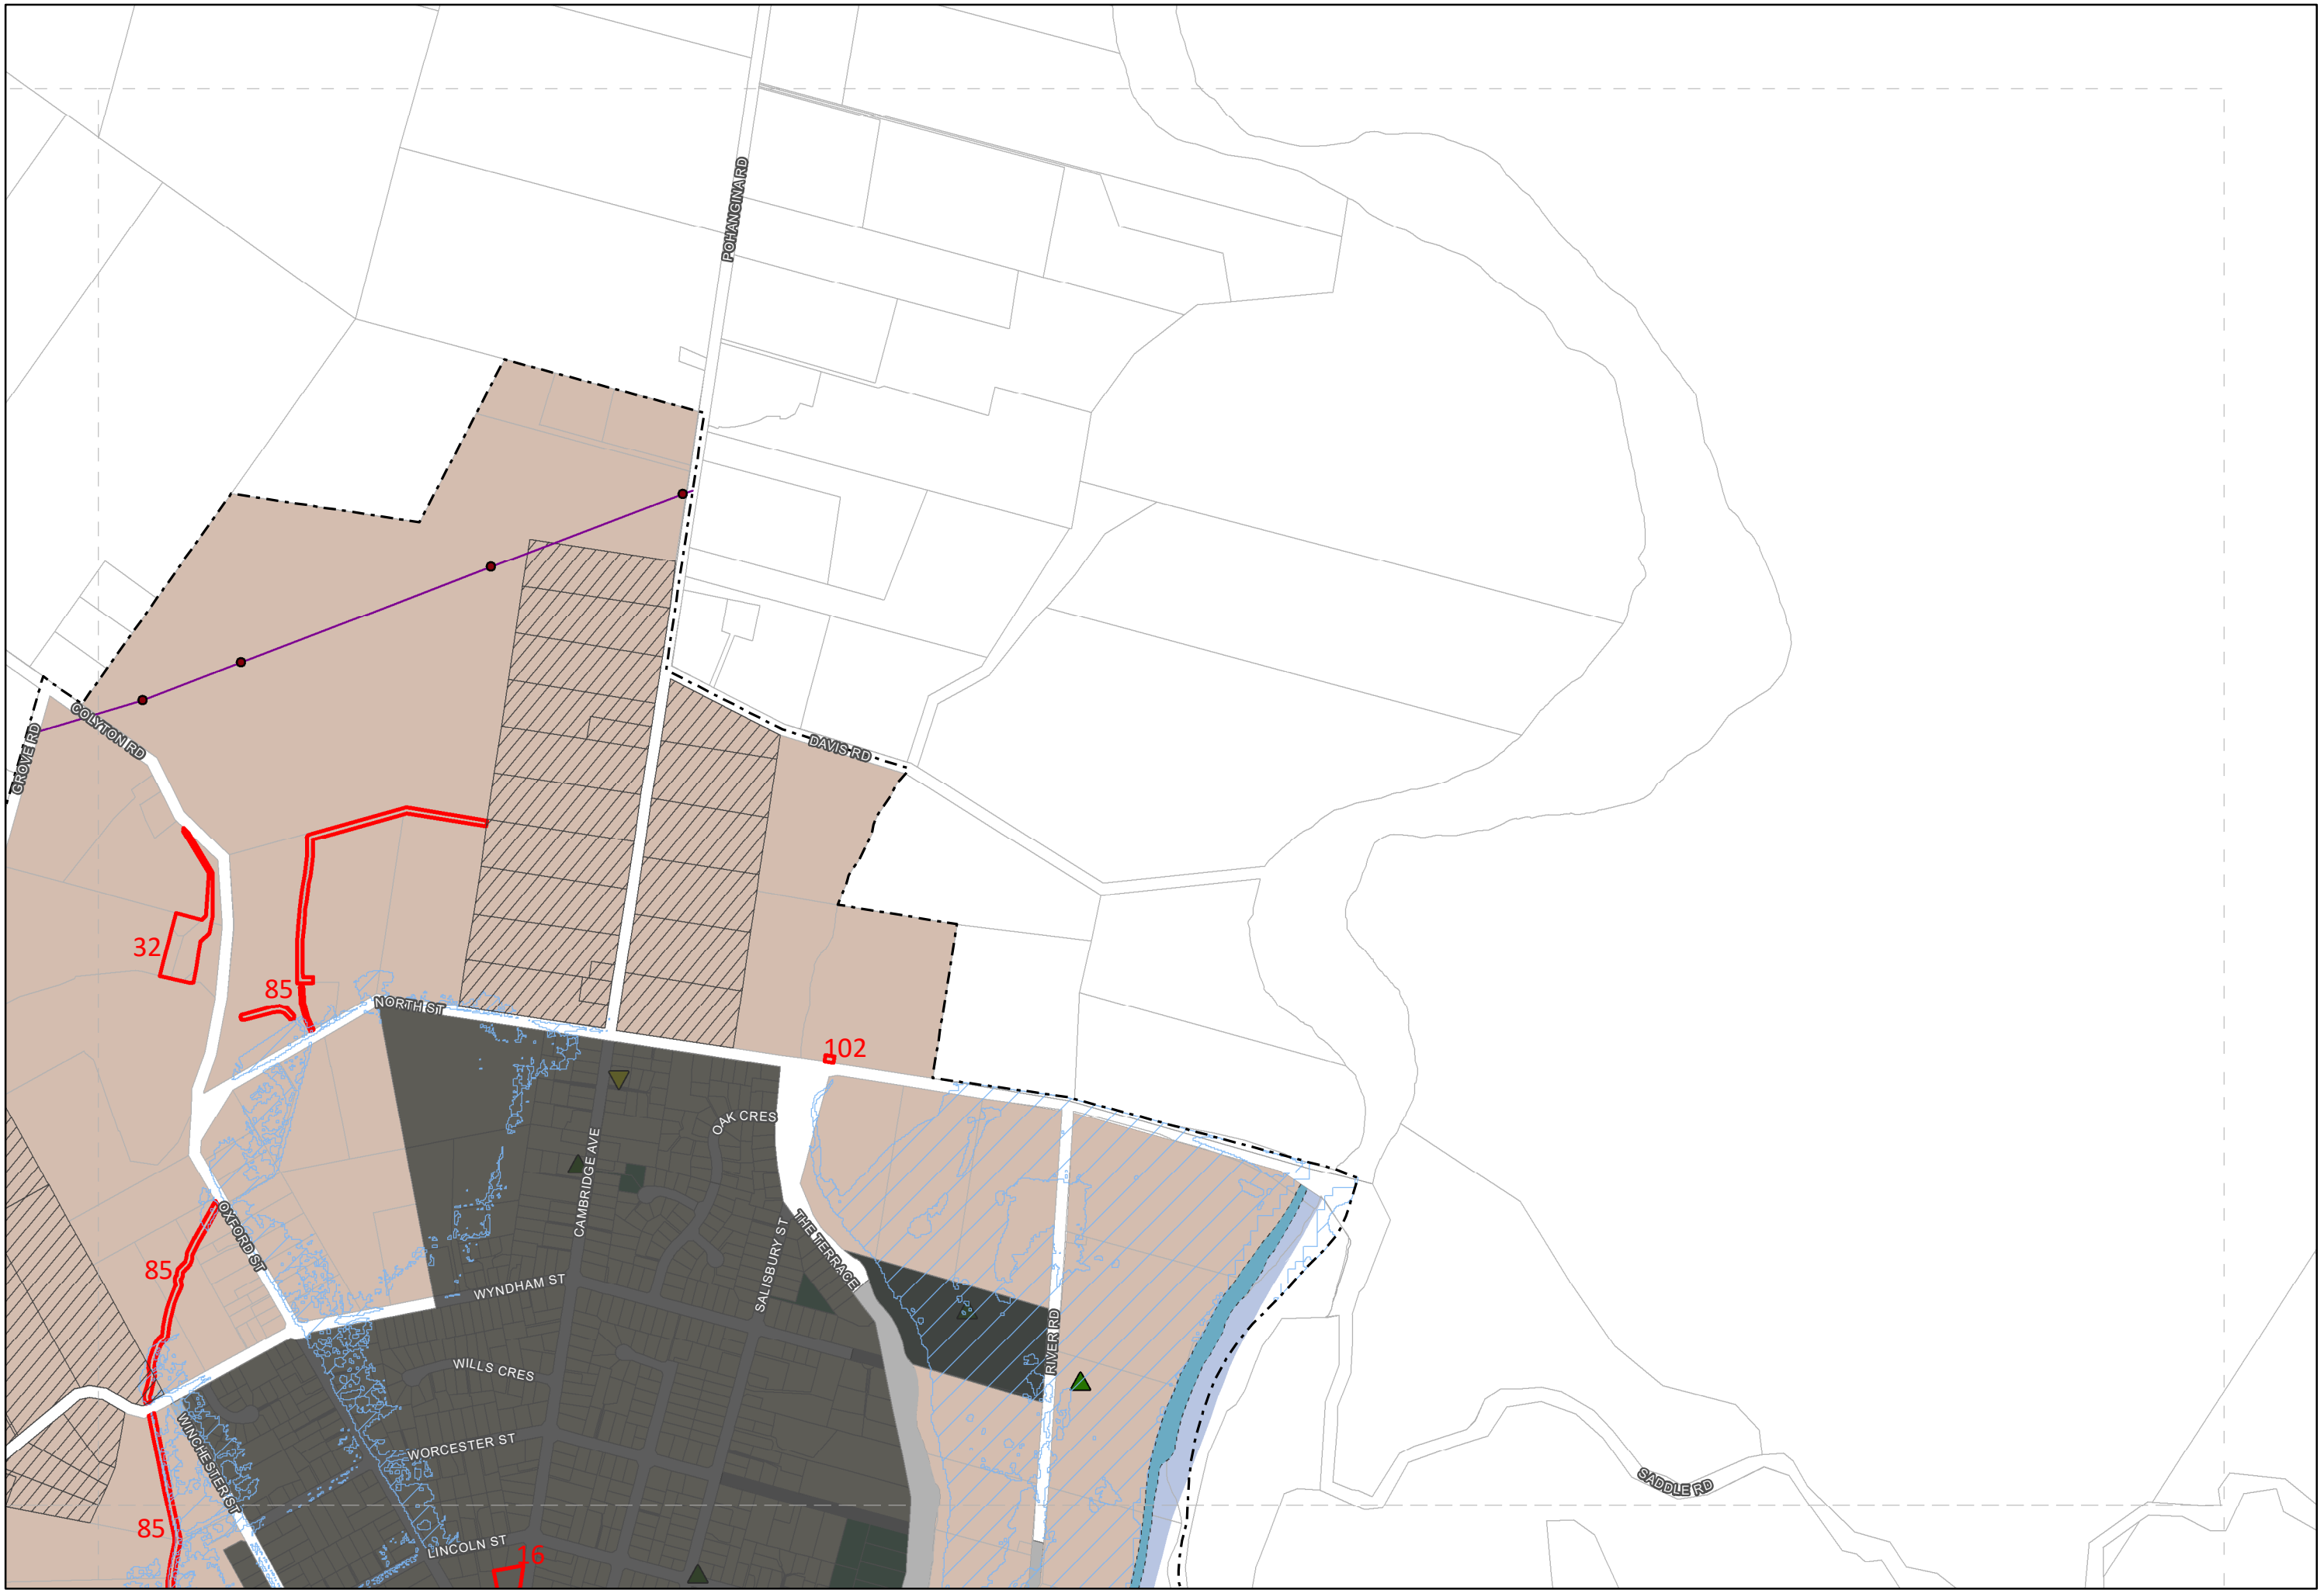

Map 4

Map 10

# PALMERSTON NORTH CITY DISTRICT PLAN

**PLANNING MAP 5**

0 100 200 300 400 500 600 metres

SCALE 1 : 10,000