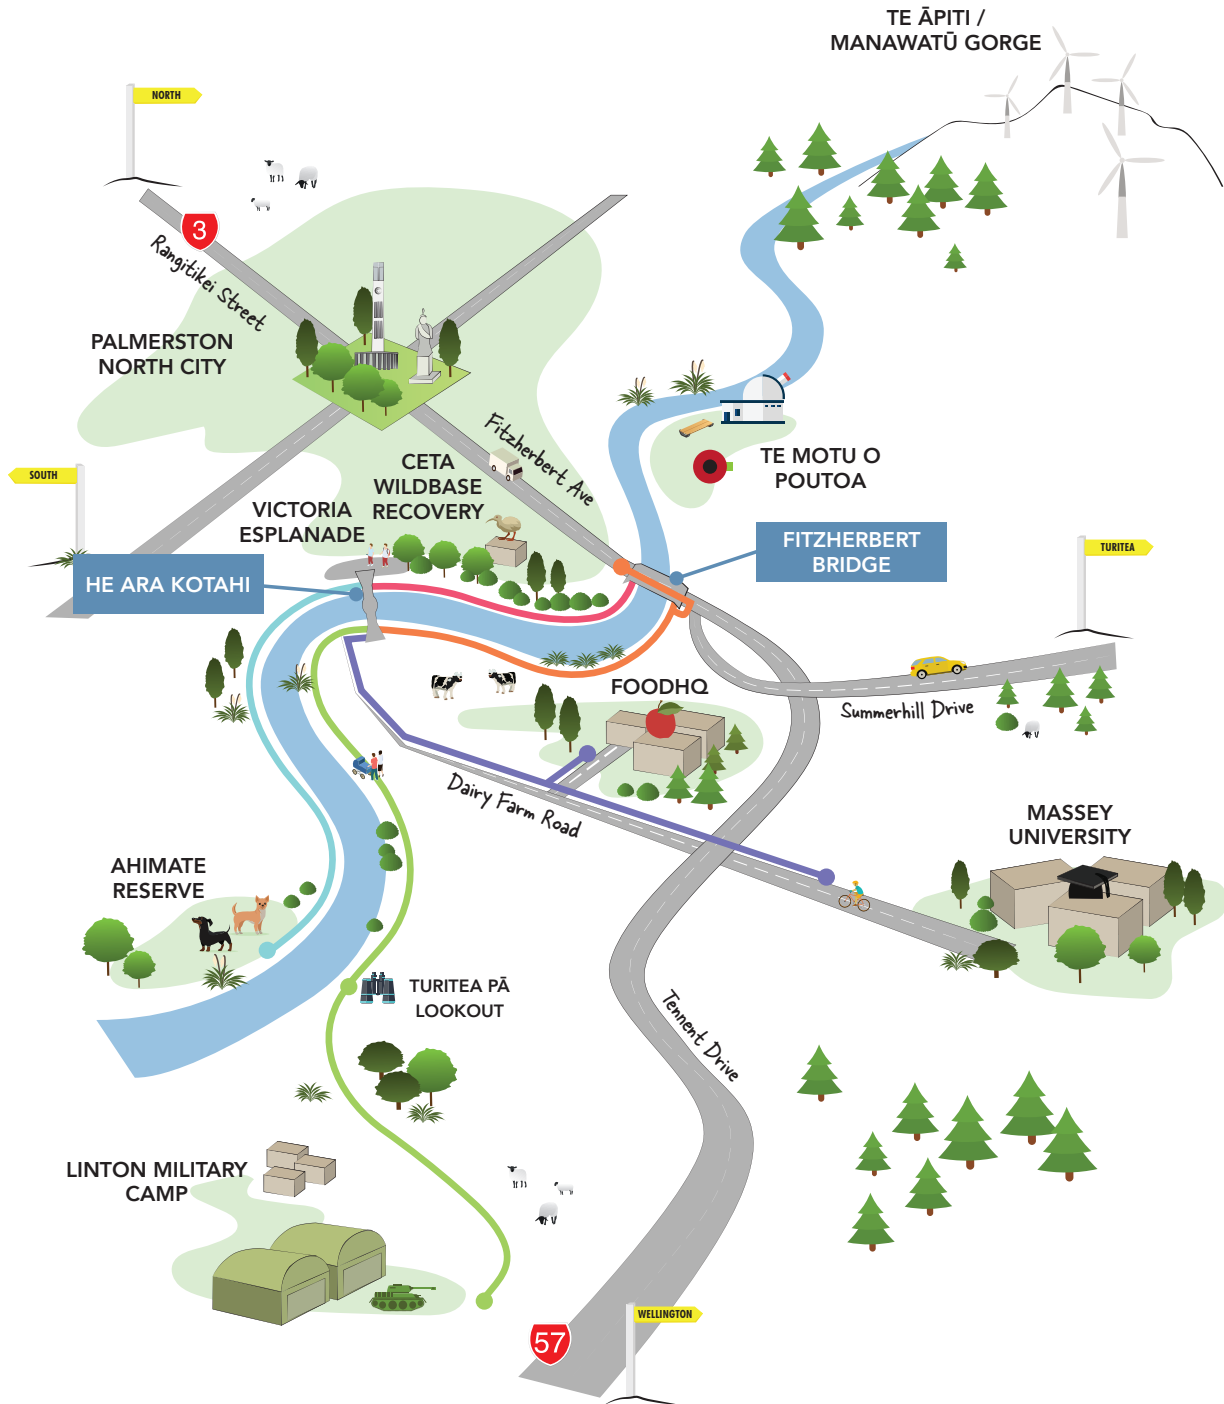

# HE ARA KOTAHI MAP

## KEY

- Fitzherbert Ave to He Ara Kotahi (1.5km)
- He Ara Kotahi to Linton Military Camp (5.6km)
- Linton Military Camp to Massey University (7.4km)
- Bridge to Bridge Loop (3.8km)
- He Ara Kotahi to Massey University (1.8km)