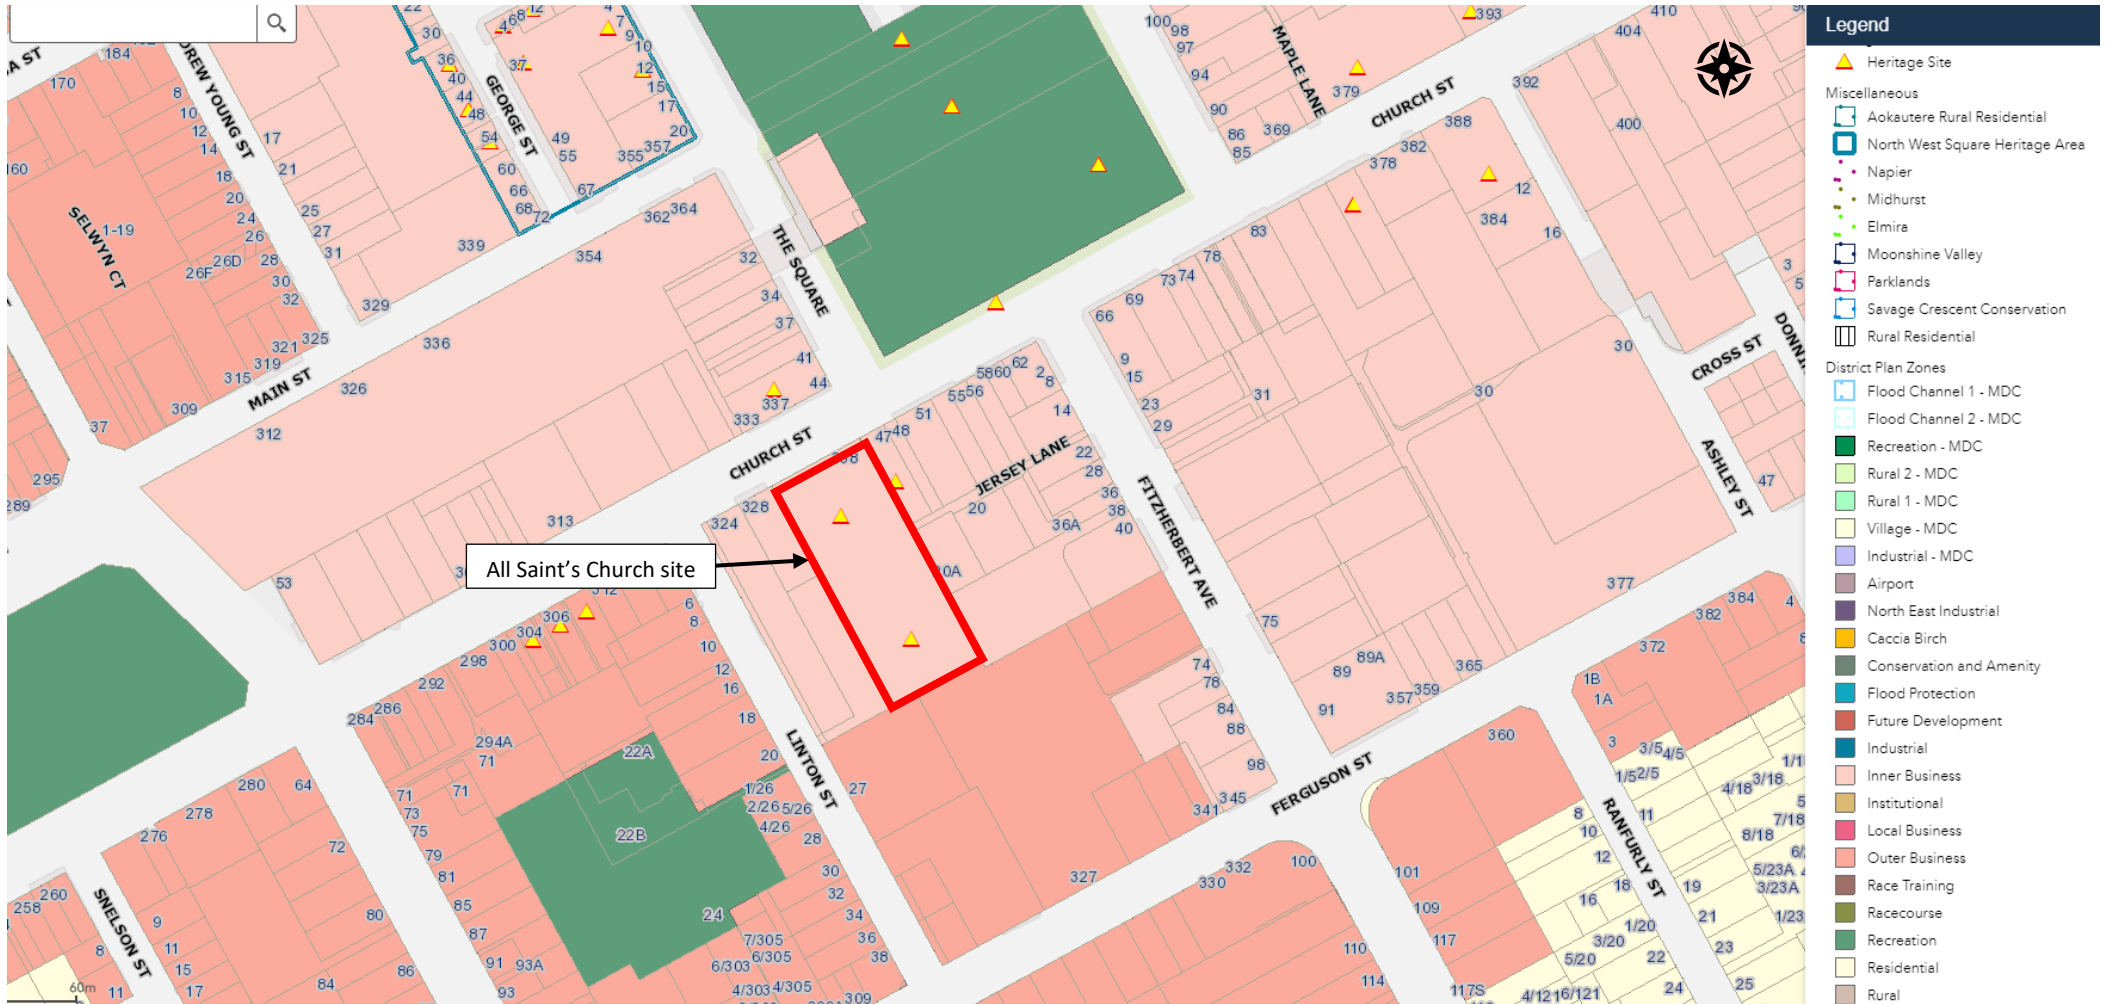

## DISTRICT PLAN ZONING MAP

# Palmerston North City District Plan Maps

Source: Palmerston North City Council Local Maps (Planning April 2018)